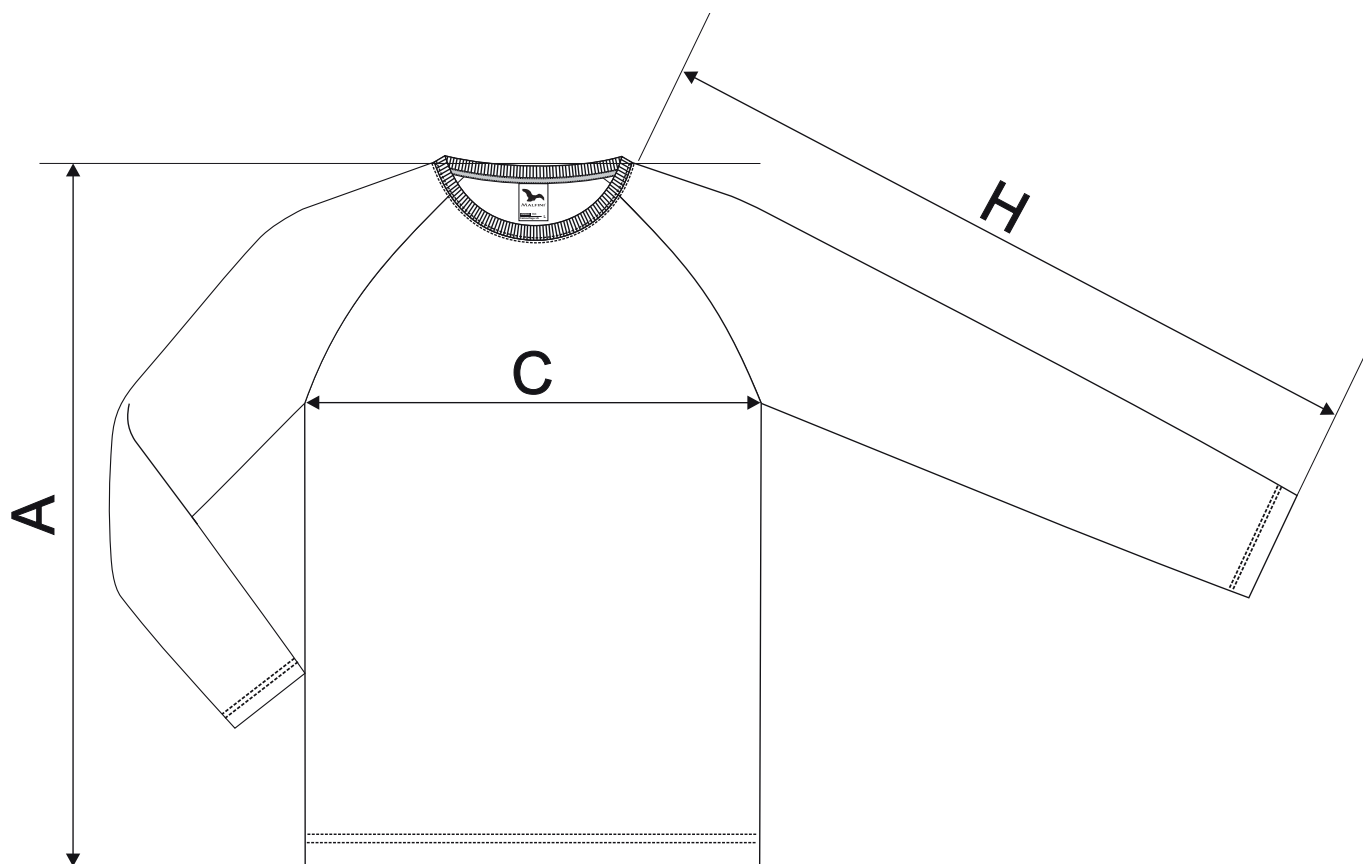

166 CamouflageLS

SIZE SPECIFICATION [cm]

NEW

size	XS	S	M	L	XL	2XL	3XL
A	67	69	71	74	77	80	83
C	41	45	49	53	59	65	71
H	72	74	76	78	80	82	84

SIZE SPECIFICATION [cm]

ORIGINAL

size	XS	S	M	L	XL	2XL	3XL
A	67	69	71	74	77	80	83
C	41	45	49	53	57	62	67
H	73	74	76	78	80	82	84

All size specifications listed are in cm. Accepted tolerance of up to $\pm 5\%$.

STANDARD
100
PG020 153249
OETI

amfori 
Trade with purpose